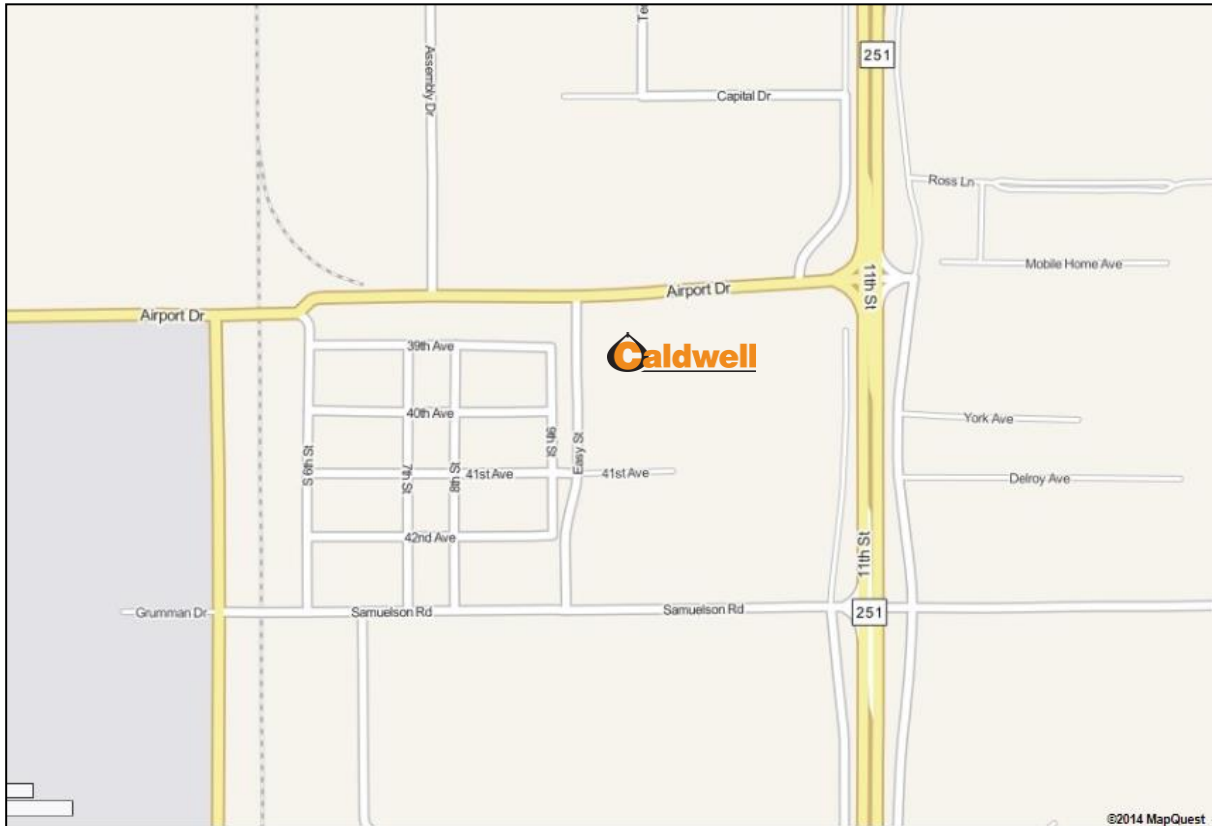

Map to Caldwell Manufacturing / Shipping / Receiving:

Caldwell Manufacturing Plant
4080 Logistics Parkway (formerly Easy Street)
Rockford, IL 61109

Note all shipping docks are on the South side of the building.

Caldwell Administration (sales, accounting, and engineering) is still located at 5055 & 5055 26th Avenue, Rockford, IL in the East Rock Industrial Park.